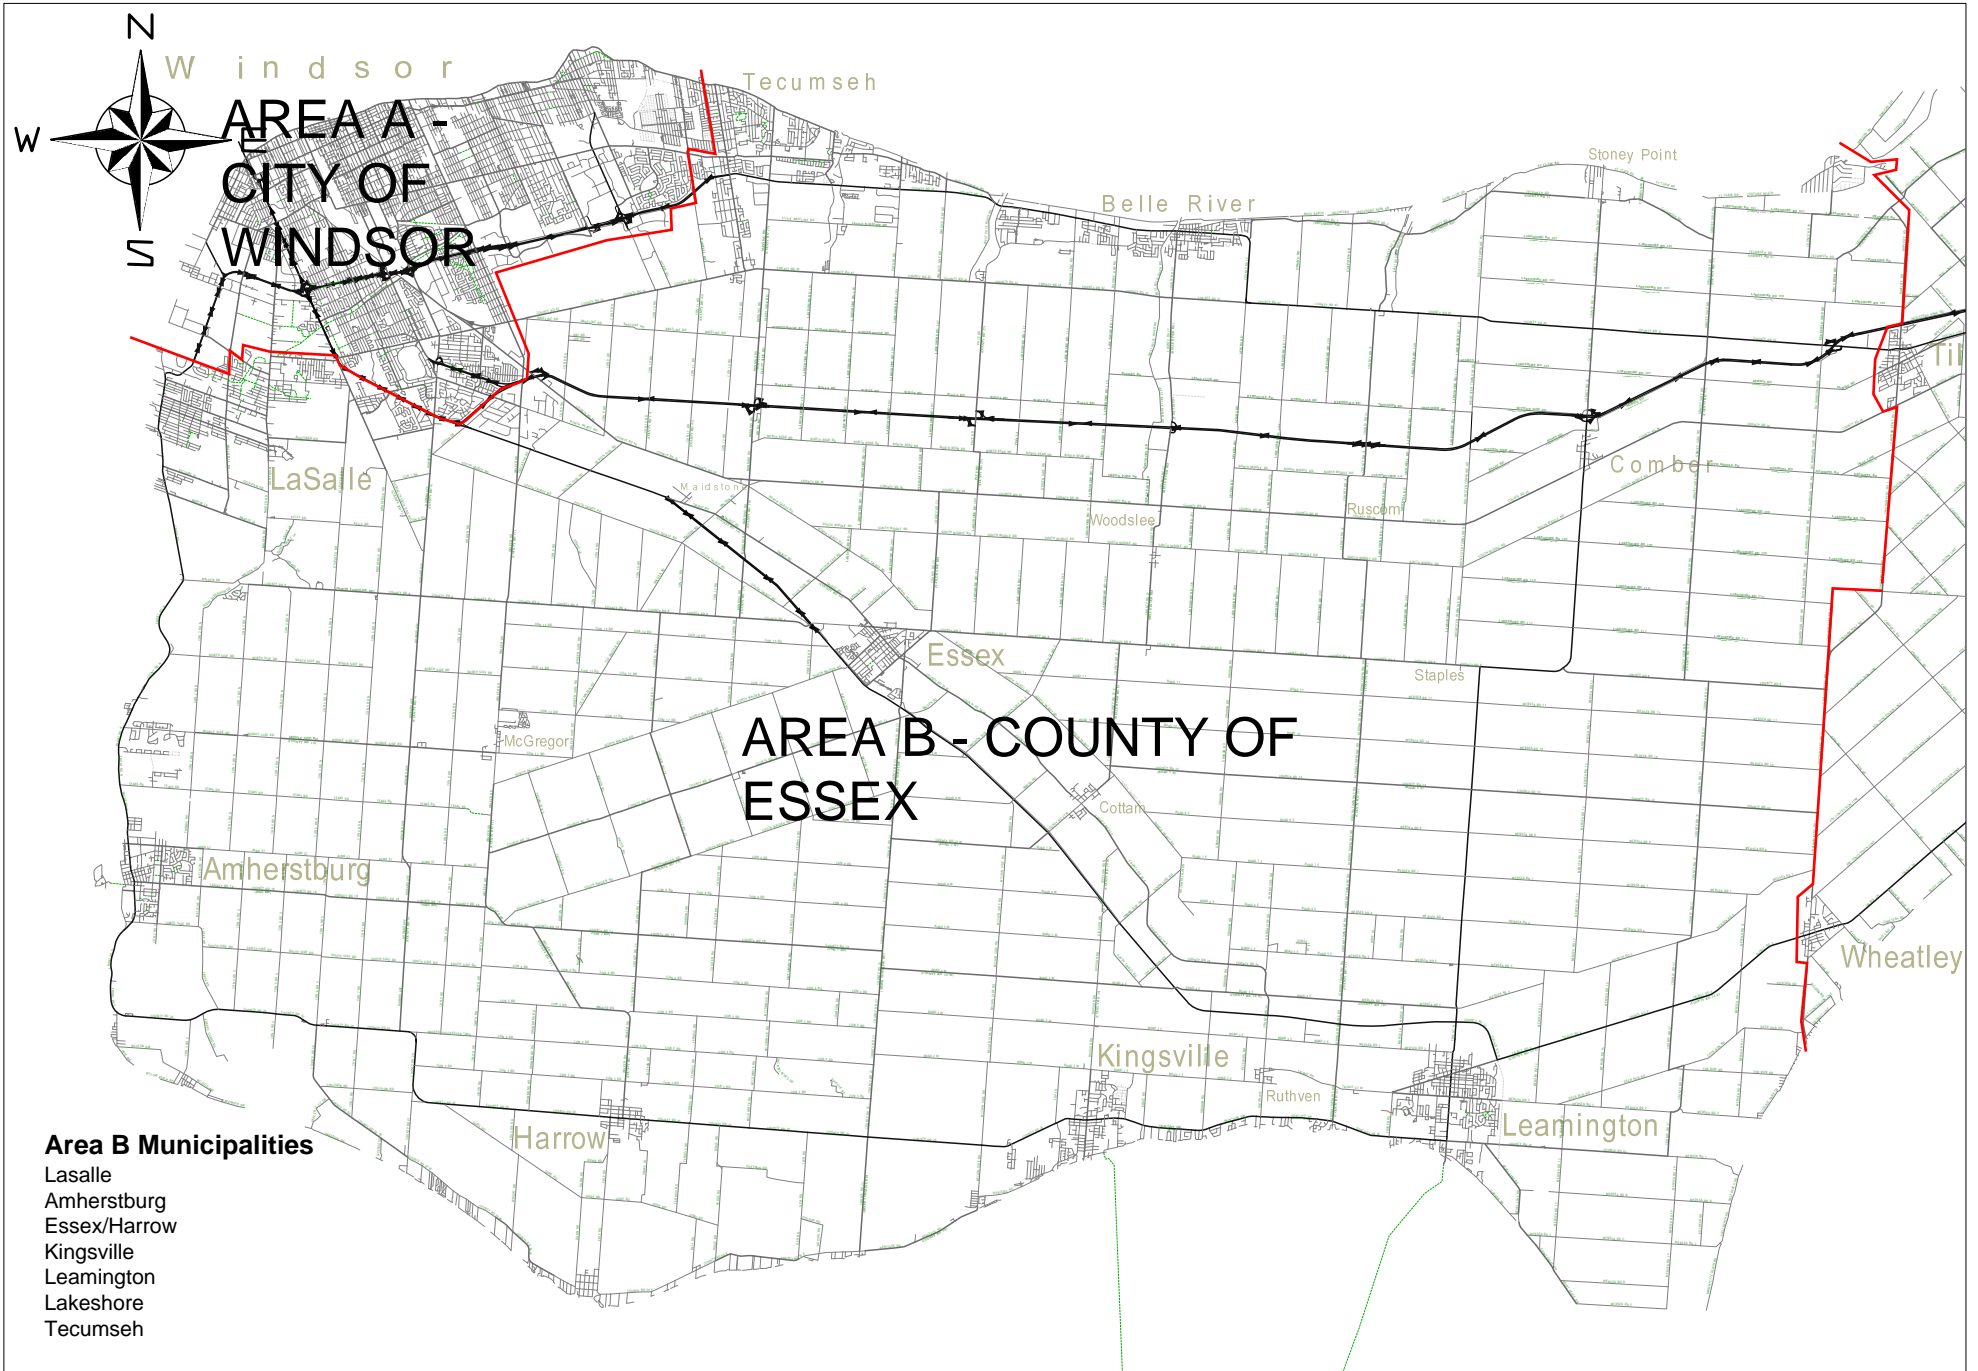

INCLEMENT WEATHER AREAS MAP

- Area B Municipalities**
- Lasalle
 - Amherstburg
 - Essex/Harrow
 - Kingsville
 - Leamington
 - Lakeshore
 - Tecumseh